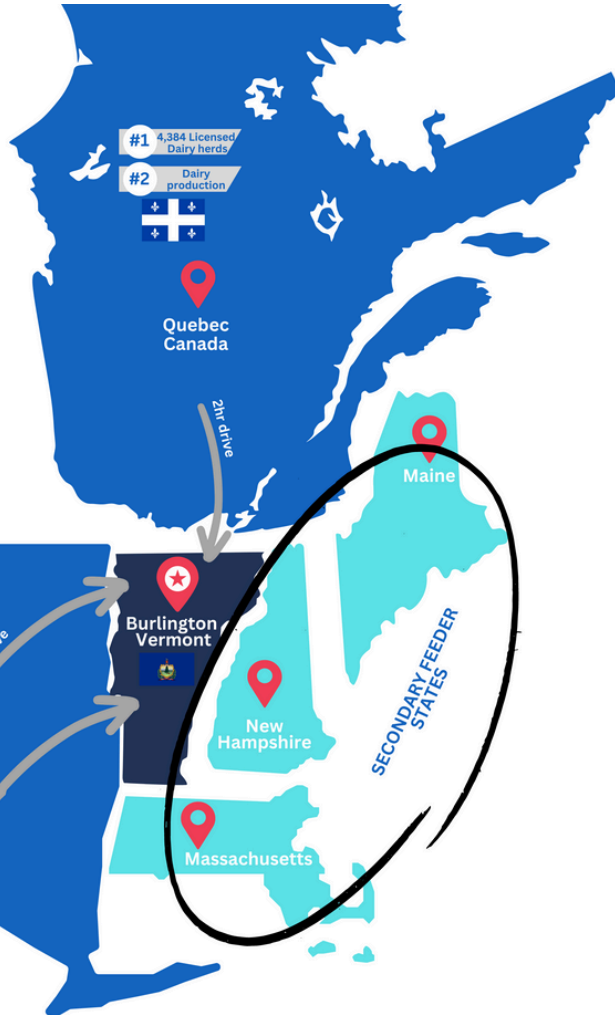

ADX DAIRY PRODUCER ATTENDANCE DEVELOPMENT

Primary Producer Draw

PENNSYLVANIA STATS

- #2 7,140 Licensed Dairy herds
- #4 Dairy processors

QUEBEC STATS

- #1 4,384 Licensed Dairy herds
- #2 Dairy production

NEW YORK STATS

- #3 3,210 Licensed Dairy herds
- #2 Dairy processors